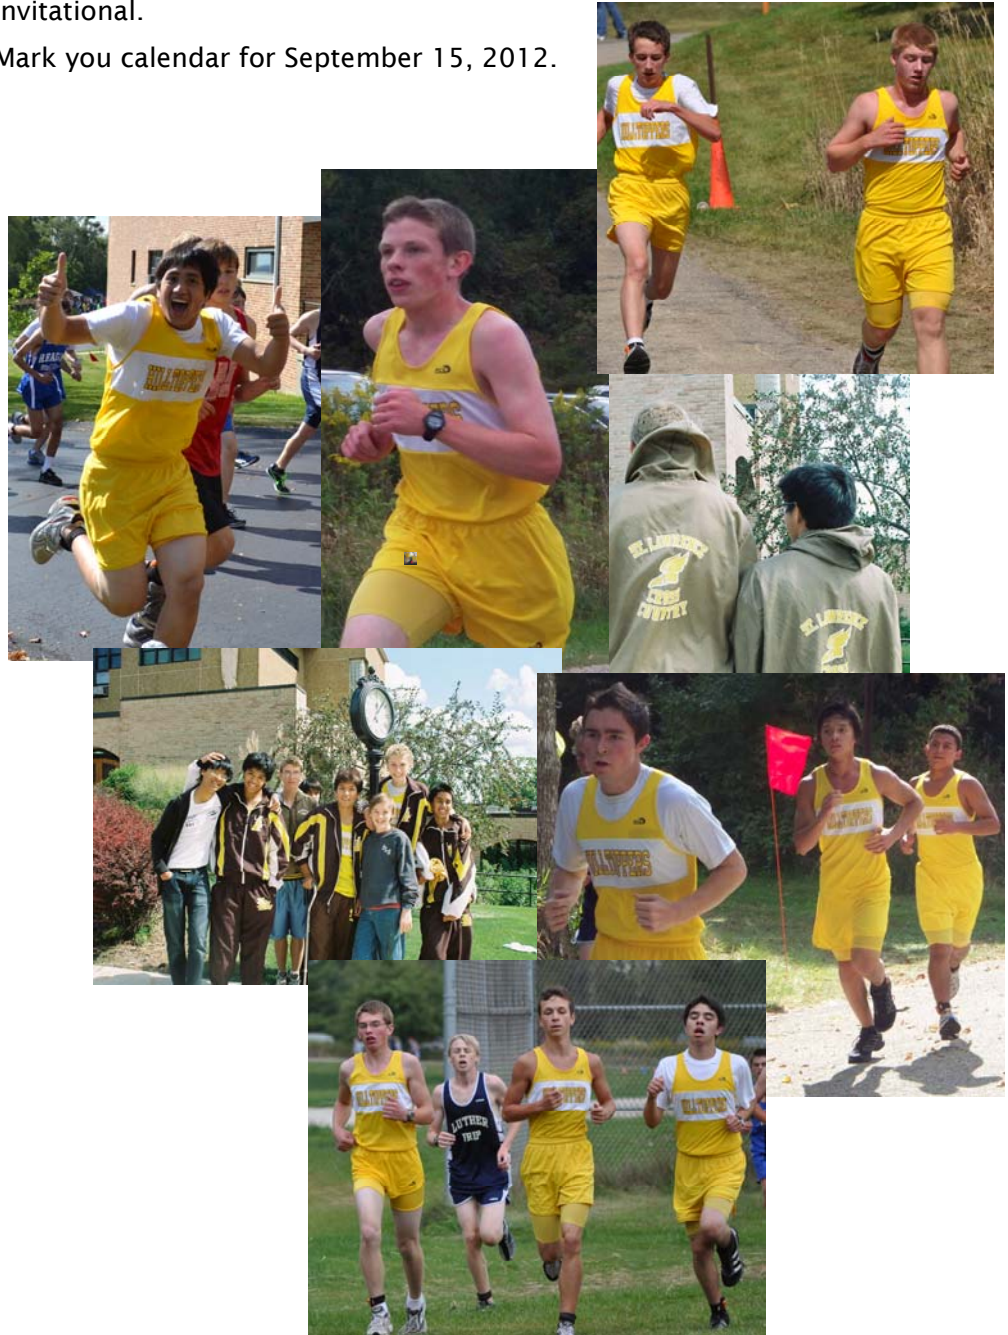

While the cross country team is often on the road to compete with other schools throughout the area, each season St. Lawrence Seminary High School hosts one major tournament which is a showcase event for many cross country runners throughout Wisconsin. The Hilltopper Invitational is held every year in mid-September.

More than 500 runners gather to tackle the school's grueling course of hills and steep inclines. Many runners can be seen struggling to make it to the top of "Big Bertha," the main hill that connects the upper campus to the soccer fields below. This is no small accomplishment. Besides the colorful uniformed runners many families and fans are present to witness the Hilltopper Invitational.

Mark you calendar for September 15, 2012.